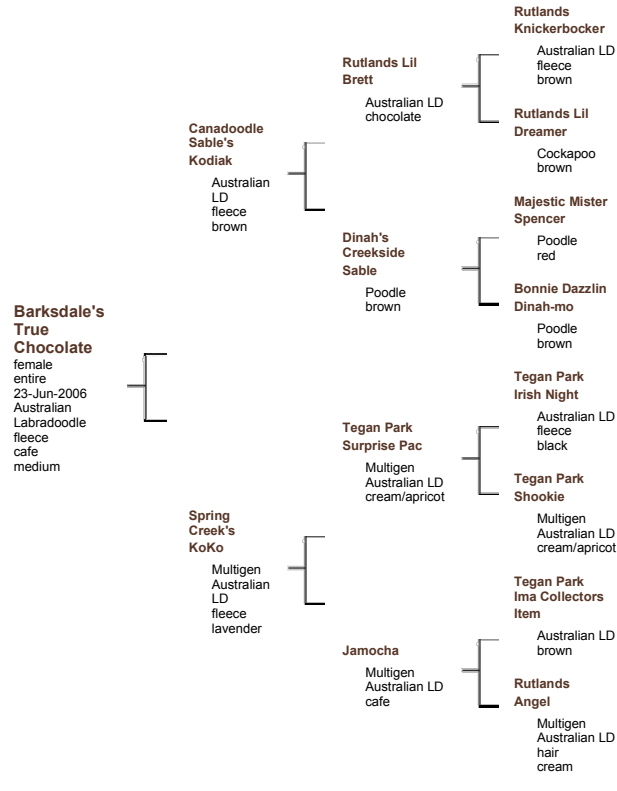

Dog Pedigree - Barksdale's True Chocolate

[New Search](#)