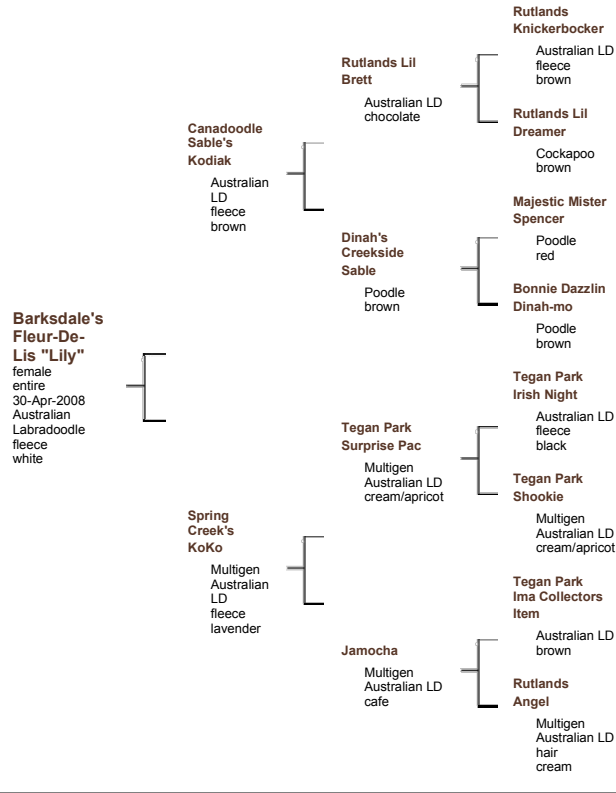

Dog Pedigree - Barksdale's Fleur-De-Lis "Lily"

[New Search](#)