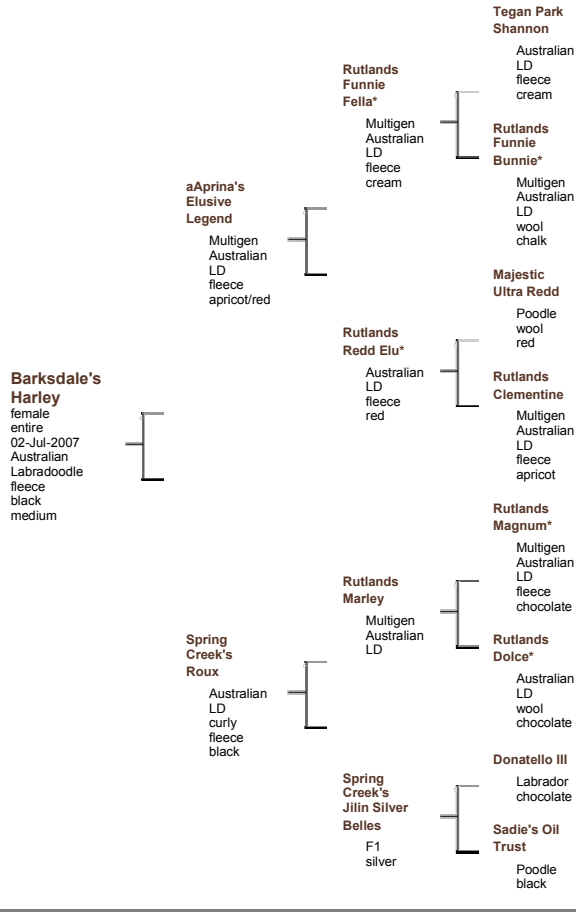

Dog Pedigree - Barksdale's Harley

[New Search](#)