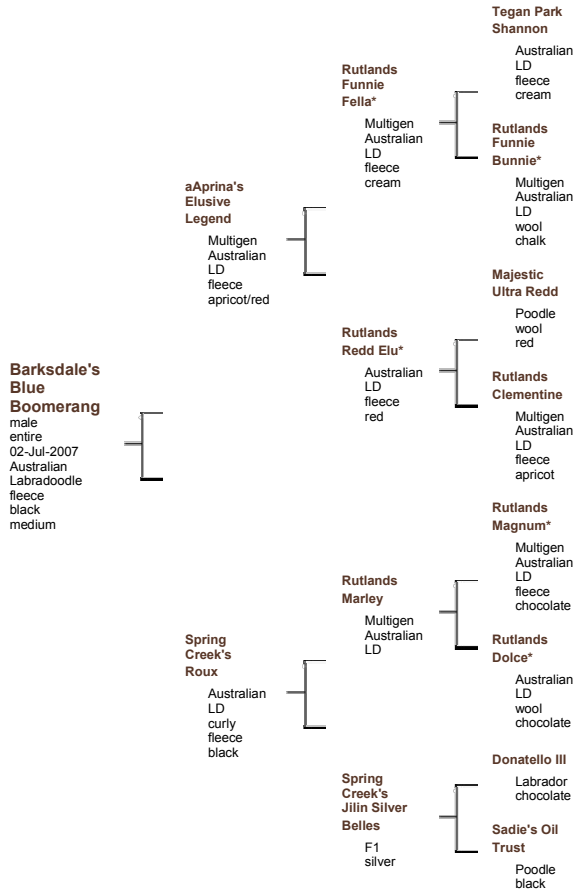

Dog Pedigree - Barksdale's Blue Boomerang

New Search