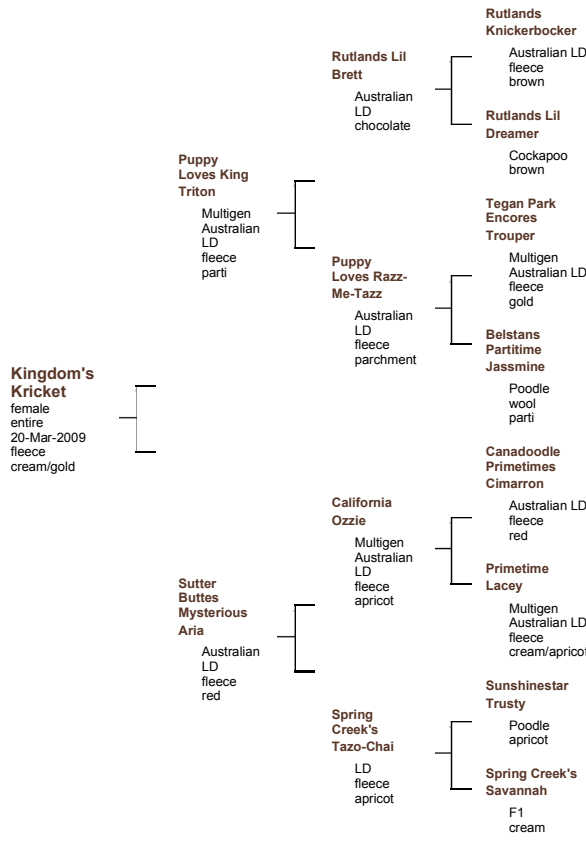

General Navigation

- Home
- ALAA History
- Labradoodle History
- ALAA Membership
- Dog Registry
- Australian Labradoodle Breed Standard
- Labradoodle Breed Standard
- ALAA Officers & Committees
- **Breeders**
- Breeder Code Of Ethics
- Breeder Members
- Required Health Testing
- Stud Dog Finder
- Breeder's Roundtable
- Breeder Resources
- Infusion Program
- Breeder FAQ
- **Owners**
- Owner FAQ
- Dog Health & Care
- Owner Resources
- Service Dogs
- Labradoodle Rescue
- **Forums**
- Service Dog Forum

Dog Pedigree - Kingdom's Cricket

New Search

The ALAA database is intended as an opportunity for members to share information. The ALAA relies on the pedigree and medical testing information provided by its member breeders and reports the information submitted. The information has not been independently verified by the ALAA and the ALAA does not guarantee or warrant the information. Any use of or reliance upon the information is at the user's risk.