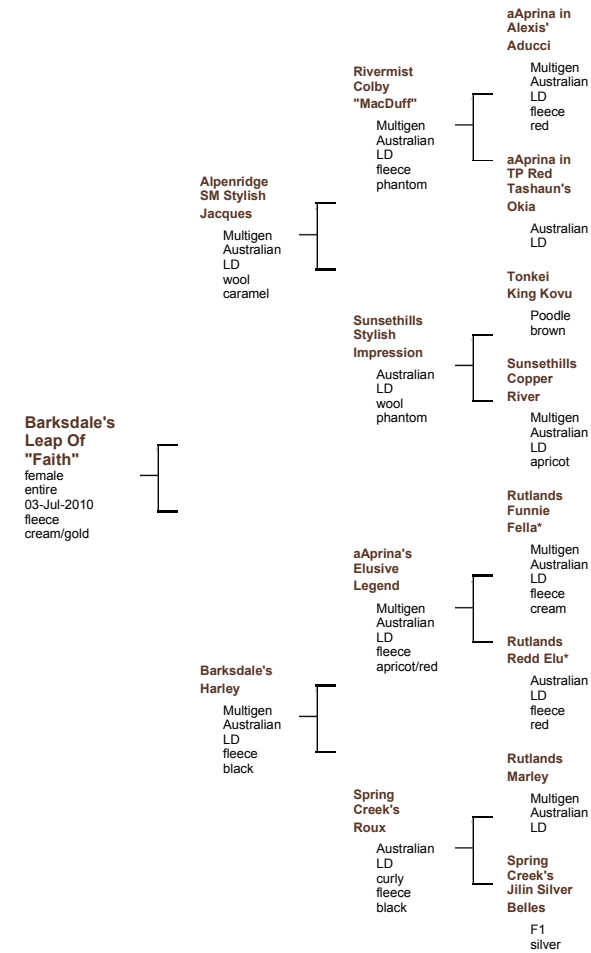

General Navigation

- Home
- ALAA History
- Labradoodle History
- ALAA Membership
- Dog Registry
- Australian Labradoodle Breed Standard
- Labradoodle Breed Standard
- ALAA Officers & Committees

Breeders

- Breeder Code Of Ethics
- Breeder Members
- Required Health Testing
- Stud Dog Finder
- Breeder's Roundtable
- Breeder Resources
- Infusion Program
- Breeder FAQ

Owners

- Owner FAQ
- Dog Health & Care
- Owner Resources
- Service Dogs
- Labradoodle Rescue

Forums

- Service Dog Forum

Dog Pedigree - Barksdale's Leap Of "Faith"