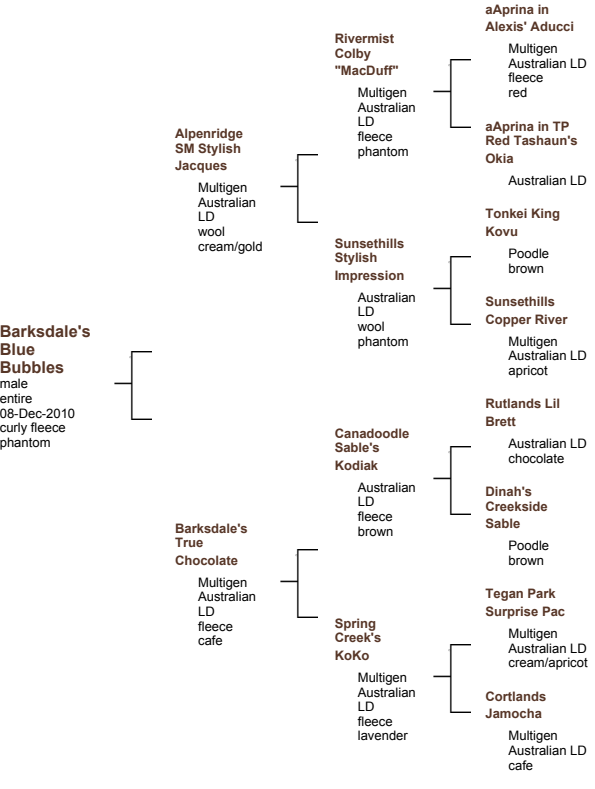

Dog Pedigree - Barksdale's Blue Bubbles

New Search